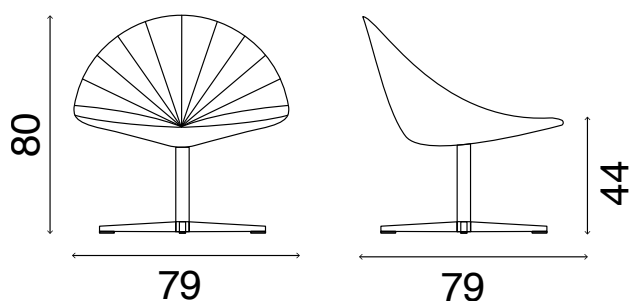

■ SITTING FINISHES

external:
full grain hide leather fasem n. 07 dark blue
internal:
soft leather fasem n. 531 porcelain

■ BASE FINISHES

structure double powder and liquid treatment
n. 465 striped brass

DIMENSIONI CM | DIMENSIONS CM